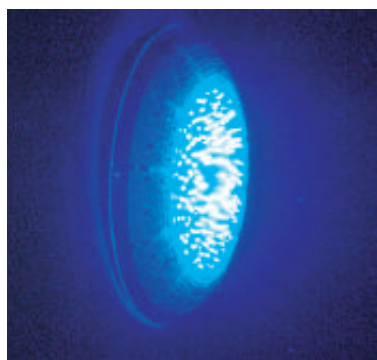

Product Code and Specification

Code	Model No	Description	Watt/Voltage	Lumination (LUX)	Remarks
88045560	E-Lumen-252	Wall Mounted Light 252 leds cool white	20W/12V	346	Cool White (20000K)
88045561	E-Lumen-252	Wall Mounted Light 252 leds warm white	20W/12V	415	Warm White (4000K)
88045565	E-Lumen-252	Wall Mounted Light 252 leds single blue	20W/12V	52	Single Blue
88045559	E-Lumen-252	Wall Mounted Light 252 leds RGB	20W/12V	166	RGB - 14 Modes
88045555	E-Lumen-441	Wall Mounted Light 441 leds cool white	35W/12V	550	Cool White (20000K)
88045558	E-Lumen-441	Wall Mounted Light 441 leds warm white	35W/12V	613	Warm White (4000K)
88045566	E-Lumen-441	Wall Mounted Light 441 leds single blue	35W/12V	78	Single Blue
88045554	E-Lumen-441	Wall Mounted Light 441 leds RGB	35W/12V	273	RGB - 14 Modes
88045563	E-Lumen-531	Wall Mounted Light 531 leds cool white	50W/12V	608	Cool White (20000K)
88045564	E-Lumen-531	Wall Mounted Light 531 leds warm white	50W/12V	634	Warm White (4000K)
88045567	E-Lumen-531	Wall Mounted Light 531 leds single blue	50W/12V	158	Single Blue
88045562	E-Lumen-531	Wall Mounted Light 531 leds RGB	50W/12V	316	RGB - 14 Modes

Actual Effect