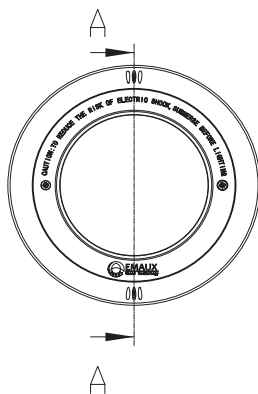

Stainless Steel Face Ring