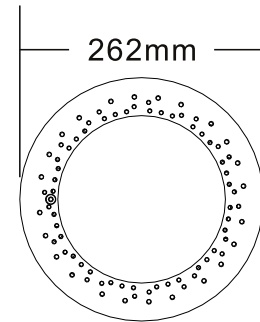

E-Lumen Underwater Light

EMAUX's E-Lumen underwater light is the industrial leading Nicheless LED pool and spa light, designed to delivery brilliant and vibrant colors by a single light.

The single color options maximize the brightness of your pool. The party themes run through your pool and spa by E-Lumen 6 brilliant rich colors and 8 colors pre-programmed light show. The superior designed lens gives the easy access and higher efficiency to maintain the condition with pool cleaners.