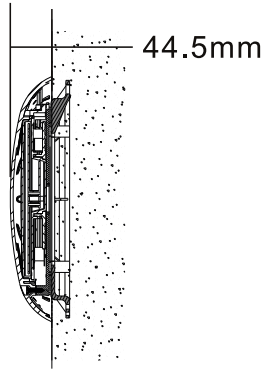

IP68 CE RoHS COMPLIANT

Mounting Bracket

Mounting Plate

Product Features

- Combines Ultra-Thin LED panel technology
- Superior geometric lens strengthen the light beam throughout the wide angle lens and lighten the entire pool
- Up to 25,000 hours lifetime, 10 times more than traditional lights
- Unlike other LED lights, E-Lumen keeps working even a single LED bulb goes out
- Change the mood of your pool and spa by pressing on/off button
- Waterproof Standard: IP68
- With 2.5m safety rubber cable