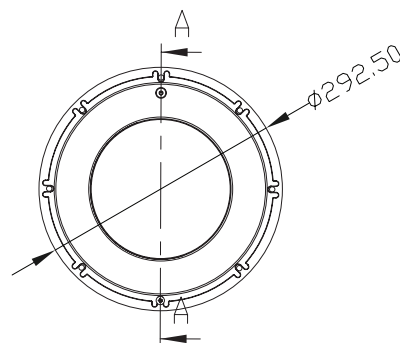

Colors available in Warm Light (4000k), White Light (20000k), Blue Light, and RGB Color Light.

EL-S300

Light Niche

Lamp Front View

Lamp Back View

Technology & Features

- Niche light with Stainless Steel face ring
- Energy Efficiency and Luminous Efficiency LED technology
- Concrete, Vinyl, and Fiberglass Pool Compatible
- Waterproof: IP68