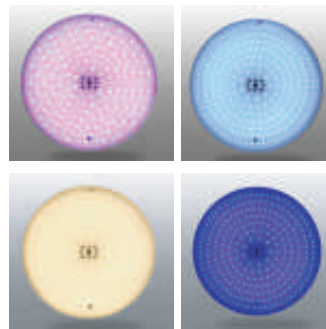

Ultra-Thin 400 LED

RGB

Cool White

Warm White

Single Blue

Ultra-Thin 500 LED

Ultra-Thin 200 LED

Ultra-Thin Side View

Fixing Fittings

For E-Lumen

For EL-NP300

Complete Light Model for Ultra-Thin LED Panel

Lighting effect

- E-Lumen Ultra-Thin LED panel available in color: RGB (Red, Green Blue), Warm White, Cool White, as well as Single Blue
- RGB model features 6 brilliant rich colors customized the mood of pool with owner's preference, and 8 colors pre-programmed light show delivers Dazzling Rainbow and Smooth Fading effects

Colors available in Warm Light (4000k), White Light (20000k), Blue Light, and RGB Color Light.

EL-S300

Light Niche

Lamp Front View

Lamp Back View

Technology & Features

- Niche light with Stainless Steel face ring
- Energy Efficiency and Luminous Efficiency LED technology
- Concrete, Vinyl, and Fiberglass Pool Compatible
- Waterproof: IP68