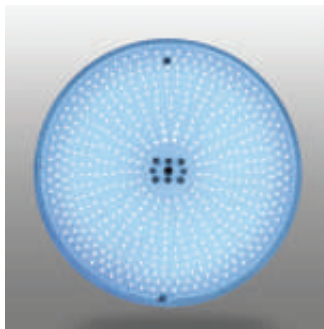

Water for life and leisure

 **Emaux**
water technology

www.emauxgroup.com

E-Lumen Ultra-Thin LED panel

The Ultra-Thin LED panel carries the latest LED development on the market; it has the most energy efficiency and luminous efficiency technology. The convenient plug-n-play panel kit replaces most of the underwater lights in the market; by only unscrewing few bolts of your old and energy costly light bulb with Ultra-Thin LED panel.

Ultra-Thin 400 LED

RGB

Cool White

Warm White

Single Blue

Ultra-Thin 500 LED

Ultra-Thin 200 LED

Ultra-Thin Side View