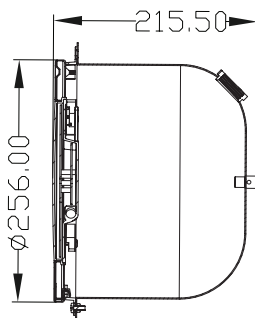

Colors available in Warm Light (4000k), White Light (20000k), Blue Light, and RGB Color Light.

EL-S300

Light Niche

Lamp Front View

Lamp Back View

Technology & Features

- Niche light with Stainless Steel face ring
- Energy Efficiency and Luminous Efficiency LED technology
- Concrete, Vinyl, and Fiberglass Pool Compatible
- Waterproof: IP68