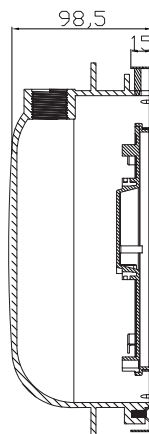

Technology & Features

- 304 stainless steel face ring
- Slim plastic niche
- Energy Efficiency and Luminous Efficiency LED technology
- Concrete Pool Compatible
- Waterproof: IP68