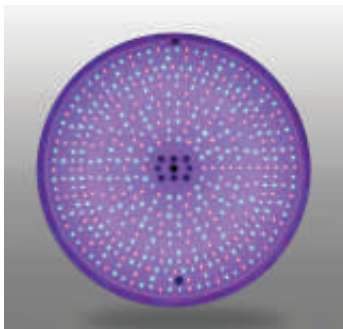

Water for life and leisure

 **Emaux**
water technology

www.emauxgroup.com

E-Lumen Ultra-Thin LED panel

The Ultra-Thin LED panel carries the latest LED development on the market; it has the most energy efficiency and luminous efficiency technology. The convenient plug-n-play panel kit replaces most of the underwater lights in the market; by only unscrewing few bolts of your old and energy costly light bulb with Ultra-Thin LED panel.

Ultra-Thin 400 LED

RGB

Cool White

Warm White

Single Blue

Ultra-Thin 500 LED

Ultra-Thin 200 LED

Ultra-Thin Side View