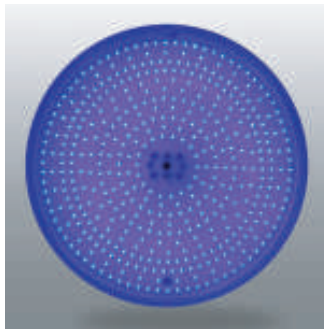

Ultra-Thin 400 LED

RGB

Cool White

Warm White

Single Blue

Ultra-Thin 500 LED

Ultra-Thin 200 LED

Ultra-Thin Side View

Ultra-Thin Front View

Ultra-Thin Back View

Technology & Features

- Resin filled LED panel allows 100% water proofing
- Ultra-Thin LED panel has 25,000 hours lifetime, 10 times more than halogen bulb
- More brightness (lumens) for less watts
- Cool-operating LED panel focused on producing brightness, compared to other lights that 90% of energy is wasted on their heats
- Unlike other LED lights, Ultra-Thin LED panel keeps working even a single LED bulb goes out
- Simple bolts fixing fittings are provided to replace PAR56 type of pool and spa underwater lights
- European & American niches compatible
- EMAUX remote control box compatible