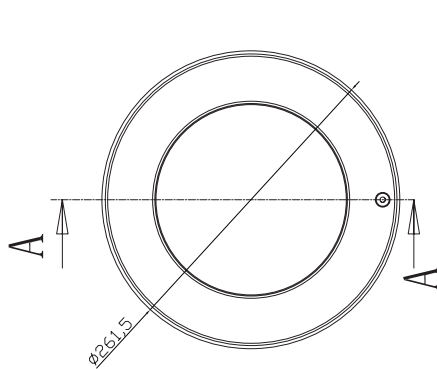

EL-H200 Series Underwater Light

This round shaped light is a combination of stainless steel face ring and slim plastic niche to achieve the simplicity yet elegant. The slim niche is designed to fit any pool structure with thin concrete wall. With Ultra-Thin LED panel the EL-H200 offers a smooth front plate but a superior lighting effect in your swimming pool.

Technology & Features

- 304 stainless steel face ring
- Slim plastic niche
- Energy Efficiency and Luminous Efficiency LED technology
- Concrete Pool Compatible
- Waterproof: IP68