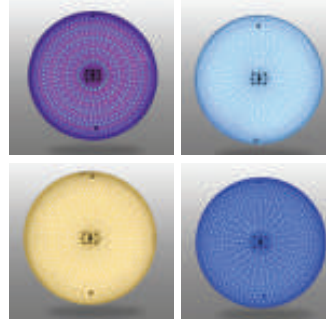

Ultra-Thin 400 LED

RGB

Cool White

Warm White

Single Blue

Ultra-Thin 500 LED

Ultra-Thin 200 LED

Ultra-Thin Side View

Ultra-Thin Front View

Ultra-Thin Back View

Technology & Features

- Resin filled LED panel allows 100% water proofing
- Ultra-Thin LED panel has 25,000 hours lifetime, 10 times more than halogen bulb
- More brightness (lumens) for less watts
- Cool-operating LED panel focused on producing brightness, compared to other lights that 90% of energy is wasted on their heats
- Unlike other LED lights, Ultra-Thin LED panel keeps working even a single LED bulb goes out
- Simple bolts fixing fittings are provided to replace PAR56 type of pool and spa underwater lights
- European & American niches compatible
- EMAUX remote control box compatible

Fixing Fittings

For E-Lumen

For EL-NP300

Complete Light Model for Ultra-Thin LED Panel

Lighting effect

- E-Lumen Ultra-Thin LED panel available in color: RGB (Red, Green Blue), Warm White, Cool White, as well as Single Blue
- RGB model features 6 brilliant rich colors customized the mood of pool with owner's preference, and 8 colors pre-programmed light show delivers Dazzling Rainbow and Smooth Fading effects

Colors available in Warm Light (4000k), White Light (20000k), Blue Light, and RGB Color Light.

EL-S300

Light Niche

Lamp Front View

Lamp Back View

Technology & Features

- Niche light with Stainless Steel face ring
- Energy Efficiency and Luminous Efficiency LED technology
- Concrete, Vinyl, and Fiberglass Pool Compatible
- Waterproof: IP68