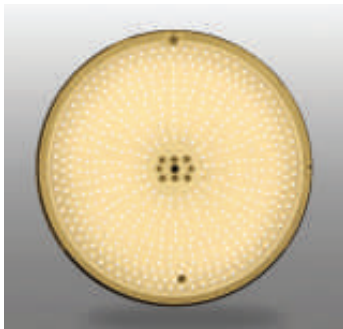

Water for life and leisure

 **Emaux**
water technology

www.emauxgroup.com

E-Lumen Ultra-Thin LED panel

The Ultra-Thin LED panel carries the latest LED development on the market; it has the most energy efficiency and luminous efficiency technology. The convenient plug-n-play panel kit replaces most of the underwater lights in the market; by only unscrewing few bolts of your old and energy costly light bulb with Ultra-Thin LED panel.

Ultra-Thin 400 LED

RGB

Cool White

Warm White

Single Blue

Ultra-Thin 500 LED

Ultra-Thin 200 LED

Ultra-Thin Side View

Ultra-Thin Front View

Ultra-Thin Back View

Technology & Features

- Resin filled LED panel allows 100% water proofing
- Ultra-Thin LED panel has 25,000 hours lifetime, 10 times more than halogen bulb
- More brightness (lumens) for less watts
- Cool-operating LED panel focused on producing brightness, compared to other lights that 90% of energy is wasted on their heats
- Unlike other LED lights, Ultra-Thin LED panel keeps working even a single LED bulb goes out
- Simple bolts fixing fittings are provided to replace PAR56 type of pool and spa underwater lights
- European & American niches compatible
- EMAUX remote control box compatible